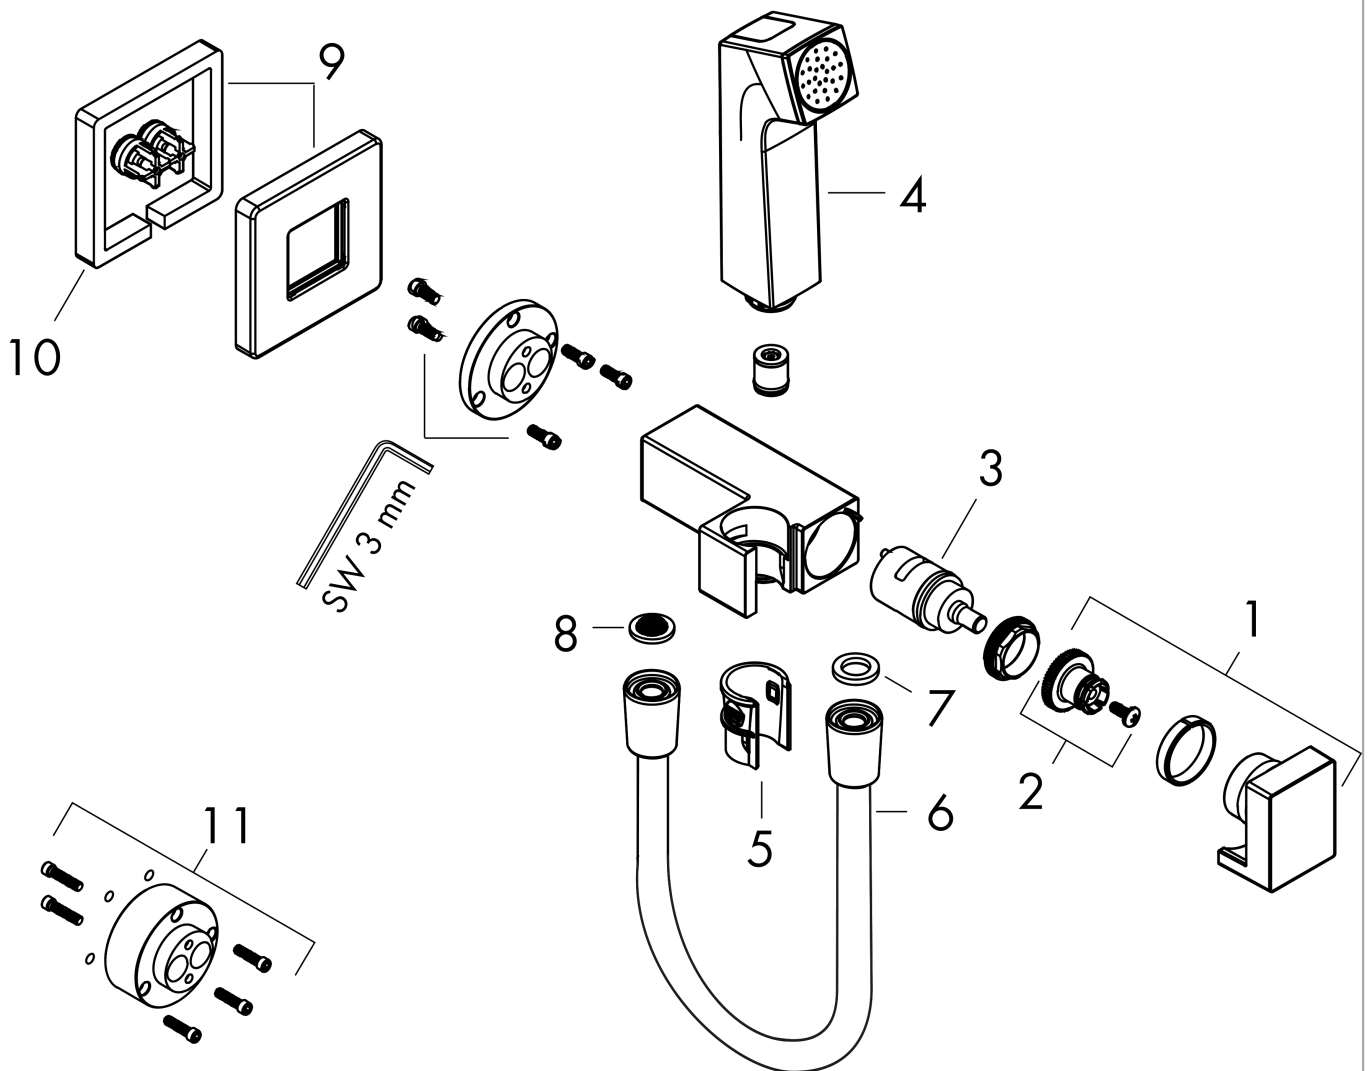

Bidette hand shower 1jet E EcoSmart+ for mixed water with shower holder and shower hose 125 cm

Finish: **Brushed Bronze** Article Number: **29233140**

Description

product features

- consists of: bidette hand shower, shut-off valve with integrated shower holder, shower hose
- shower head size: 28 mm
- integrated support function
- maximum flow rate at 3 bar: 5 l/min
- minimum flow pressure: 1 bar
- operating pressure: min. 1 bar/max. 10 bar
- pivot connector prevents hose from tangling
- for shower hoses with conical or cylindrical nut on both sides
- with non-return valve
- wall supports of metal
- wall mounting: screw fastening
- rinseable screen seal
- not intrinsically safe against backflow
- not suitable for operation in countries with valid EN 1717
- EU taxonomy: max. 6 l/min - Substantial Contribution (SC) possible

Technology

Product image

Scale drawing

Bidette hand shower 1jet E EcoSmart+ for mixed water with shower holder and shower hose 125 cm

Finish: **Brushed Bronze** Article Number: **29233140**

Flowchart

Bidette hand shower 1jet E EcoSmart+ for mixed water with shower holder and shower hose 125 cm

Finish: **Brushed Bronze** Article Number: **29233140**

Exploded Drawing

Year of production: >10/22

Bidette hand shower 1jet E EcoSmart+ for mixed water with shower holder and shower hose 125 cm

Finish: **Brushed Bronze** Article Number: **29233140**

Spare part list

Year of production: >10/22

Pos.	Description	Article Number	PC	PU
1	handle	94570140	60	1
2	handle fixing set	94565000	1	1
3	cartridge, assy	94575000	10	1
4	handshower	94572140	60	1
5	guide	94568000	1	1
6	shower hose Isiflex'B 1,25 m	28272140	98	1
7	seal	98058000	1	1
8	filter packing	94246000	1	1
9	escutcheon	94571140	58	1
10	non return valve	93250000	5	1
11	extension set	94574000	8	1
a	-	29235180	99	1