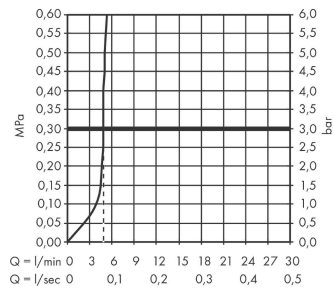

Bidette hand shower 1jet E EcoSmart+ for mixed water with shower holder and shower hose 125 cm

Finish: **Brushed Bronze** Article Number: **29233140**

Description

product features

- consists of: bidette hand shower, shut-off valve with integrated shower holder, shower hose
- shower head size: 28 mm
- integrated support function
- maximum flow rate at 3 bar: 5 l/min
- minimum flow pressure: 1 bar
- operating pressure: min. 1 bar/max. 10 bar
- pivot connector prevents hose from tangling
- for shower hoses with conical or cylindrical nut on both sides
- with non-return valve
- wall supports of metal
- wall mounting: screw fastening
- rinseable screen seal
- not intrinsically safe against backflow
- not suitable for operation in countries with valid EN 1717
- EU taxonomy: max. 6 l/min - Substantial Contribution (SC) possible

Technology

Product image

Scale drawing

Bidette hand shower 1jet E EcoSmart+ for mixed water with shower holder and shower hose 125 cm

Finish: **Brushed Bronze** Article Number: **29233140**

Flowchart

Bidette hand shower 1jet E EcoSmart+ for mixed water with shower holder and shower hose 125 cm