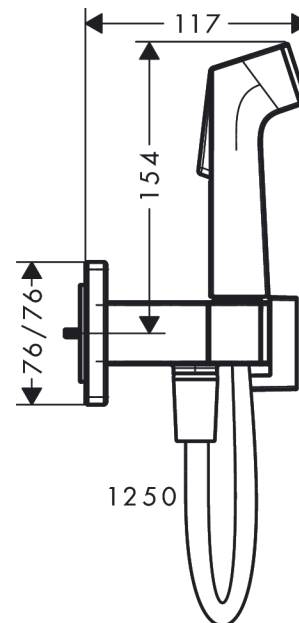

Bidette hand shower 1jet E EcoSmart+ for mixed water with shower holder and shower hose 125 cm

Finish: **Brushed Bronze** Article Number: **29233140**

Description

product features

- consists of: bidette hand shower, shut-off valve with integrated shower holder, shower hose
- shower head size: 28 mm
- integrated support function
- maximum flow rate at 3 bar: 5 l/min
- minimum flow pressure: 1 bar
- operating pressure: min. 1 bar/max. 10 bar
- pivot connector prevents hose from tangling
- for shower hoses with conical or cylindrical nut on both sides
- with non-return valve
- wall supports of metal
- wall mounting: screw fastening
- rinseable screen seal
- not intrinsically safe against backflow
- not suitable for operation in countries with valid EN 1717
- EU taxonomy: max. 6 l/min - Substantial Contribution (SC) possible

Technology

Product image

Scale drawing

Bidette hand shower 1jet E EcoSmart+ for mixed water with shower holder and shower hose 125 cm

Finish: **Brushed Bronze** Article Number: **29233140**

Flowchart

Bidette hand shower 1jet E EcoSmart+ for mixed water with shower holder and shower hose 125 cm

Finish: **Brushed Bronze** Article Number: **29233140**

Exploded Drawing

Year of production: >10/22

Bidette hand shower 1jet E EcoSmart+ for mixed water with shower holder and shower hose 125 cm

Finish: **Brushed Bronze** Article Number: **29233140**

Spare part list

Year of production: >10/22

Pos.	Description	Article Number	PC	PU
1	handle	94570140	60	1
2	handle fixing set	94565000	1	1
3	cartridge, assy	94575000	10	1
4	handshower	94572140	60	1
5	guide	94568000	1	1
6	shower hose Isiflex'B 1,25 m	28272140	98	1
7	seal	98058000	1	1
8	filter packing	94246000	1	1
9	escutcheon	94571140	58	1
10	non return valve	93250000	5	1
11	extension set	94574000	8	1
a	-	29235180	99	1